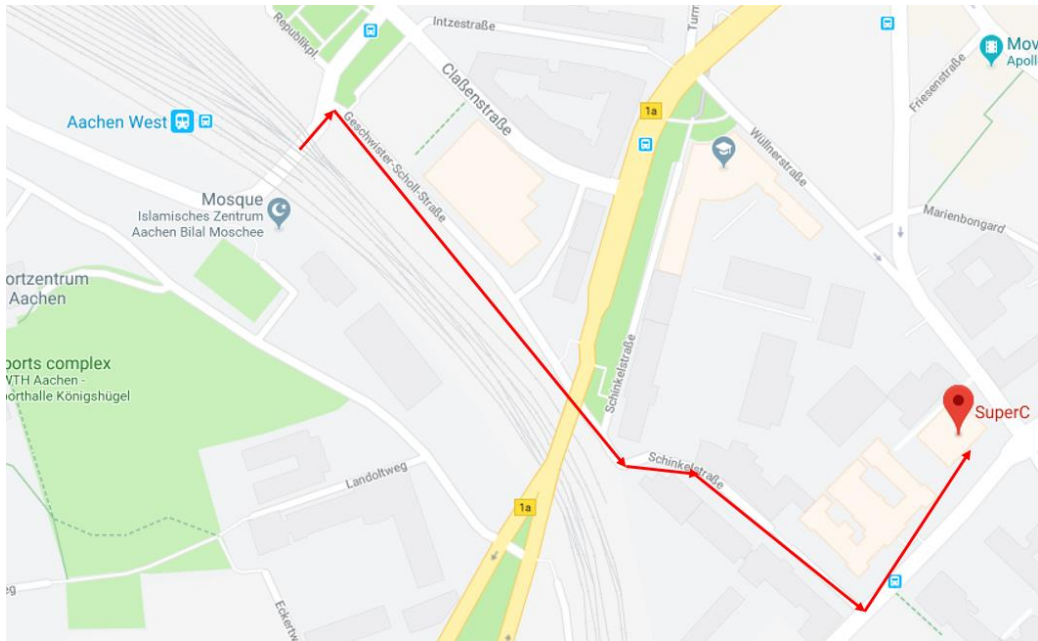

## Arrival by train:

### 1. Station Aachen West, 10min walk to SuperC

### 2. Mainstation Aachen, then:

- Bus 13B (Ponttor) to **Technische Hochschule** (approx. 10min)
- Bus 44 (Heerlen) to **Driescher Gässchen**, then approx. 3min walk (approx. 15min total)
- Bus 3A (Uniklinik) to **Ponttor**, then approx. 5min walk (approx. 20min total)